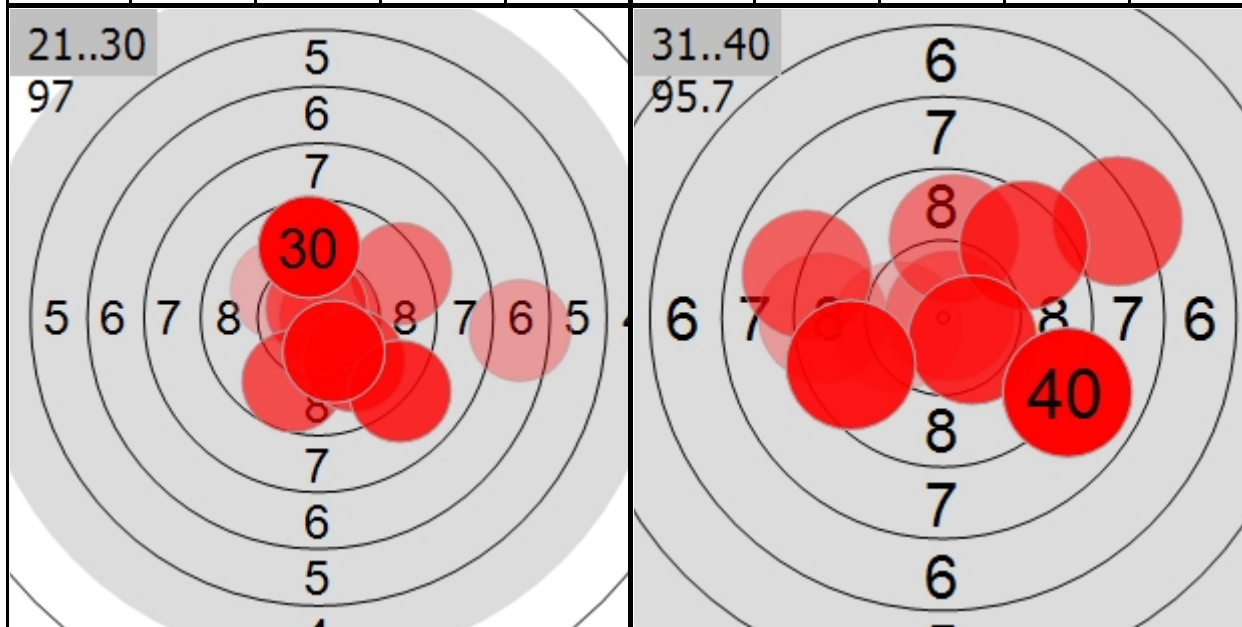

### KARLSSON Jennifer SALA SG

Qualification

387.1 - 13x Points

SAT 1 FEB 2020 14:00

No	Score	No	Score	No	Score	No	Score	No	Score	No	Score	No	Score	No	Score
1	10.4	3	9.4	5	10.5	7	8.9	9	9.1	11	10.6	13	10.2	15	9.6
2	9.7	4	9.9	6	8.8	8	10.8	10	9.8	12	9.4	14	10.9	16	10.0

No	Score	No	Score	No	Score	No	Score	No	Score	No	Score	No	Score	No	Score
21	10.1	23	10.7	25	10.8	27	10.0	29	10.3	31	10.3	33	10.9	35	9.0
22	7.4	24	9.3	26	9.7	28	9.0	30	9.7	32	9.3	34	9.8	36	8.2